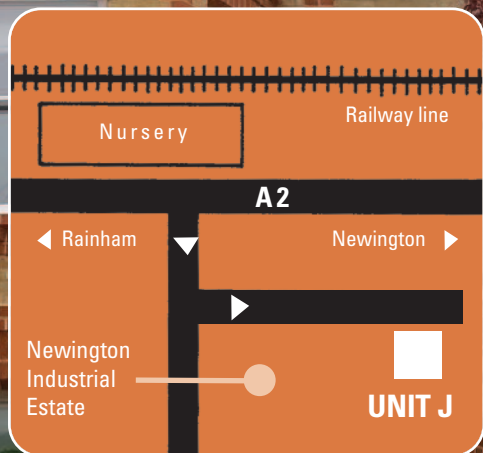

Cutting • Arches • Slips • Dog legs • Squints • Plinths

Easy to find

- No minimum order value
- Quotations prepared from plans
- Brick sourcing service for cutting & bonding
- Collection or delivery service
- Express service available on request
- Trade and retail welcome

FREE quotation service on our website