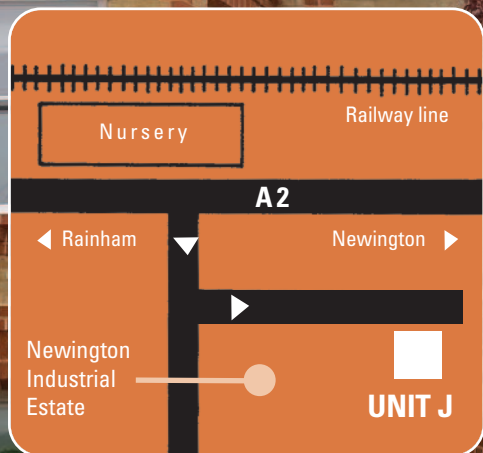

Cutting • Arches • Slips • Dog legs • Squints • Plinths

Easy to find

- **No minimum order value**
- **Quotations prepared from plans**
- **Brick sourcing service for cutting & bonding**
- **Collection or delivery service**
- **Express service available on request**
- **Trade and retail welcome**

FREE quotation service on our website